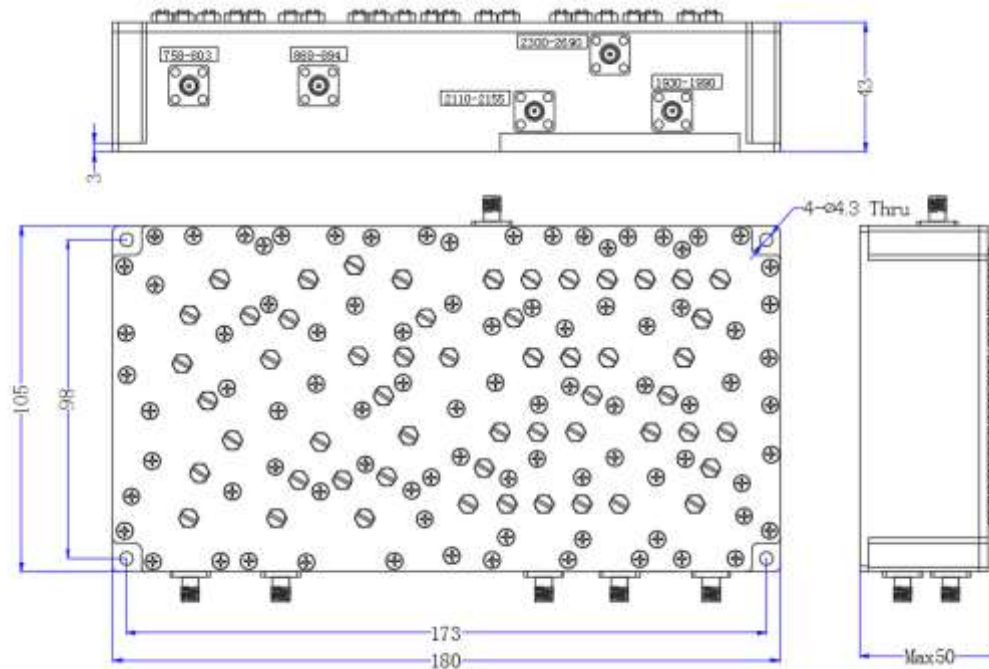

No.89,Huahan Road, chenghua Zone Chengdu, Sichuan China Zip Code:610000

All Dimensions in mm

Outline Tolerances  $\pm 0.5(0.02)$

Mounting Holes Tolerances  $\pm 0.2$

All Connectors: SMA-Female

成都利德尔科技有限公司 ChengDu Leader Microwave Technology Co.,Ltd