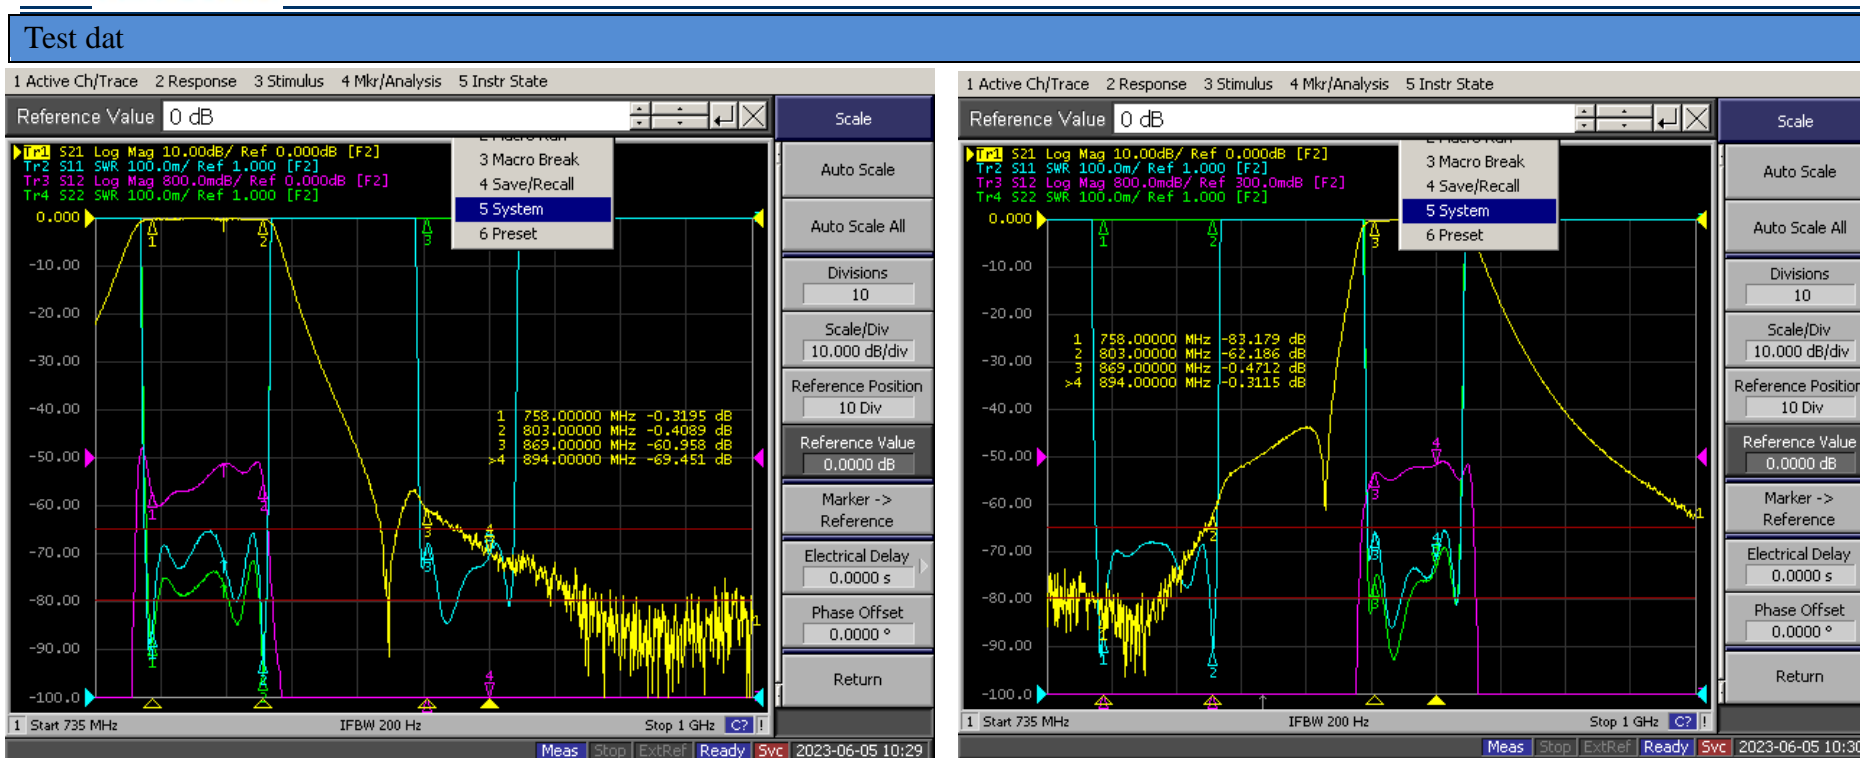

成都利德尔科技有限公司 ChengDu Leader Microwave Technology Co.,Ltd

电话: 028-65199117 传真: 028-65199116

<http://www.leader-mw.com> Leader-mw@hotmail.com

TEL: +86-28-65199117 FAX: +86-28-65199116

Add: 中国 成都市成华区华翰路 89 号 610000

No.89,Huahan Road, chenghua Zone Chengdu, Sichuan China Zip Code:610000